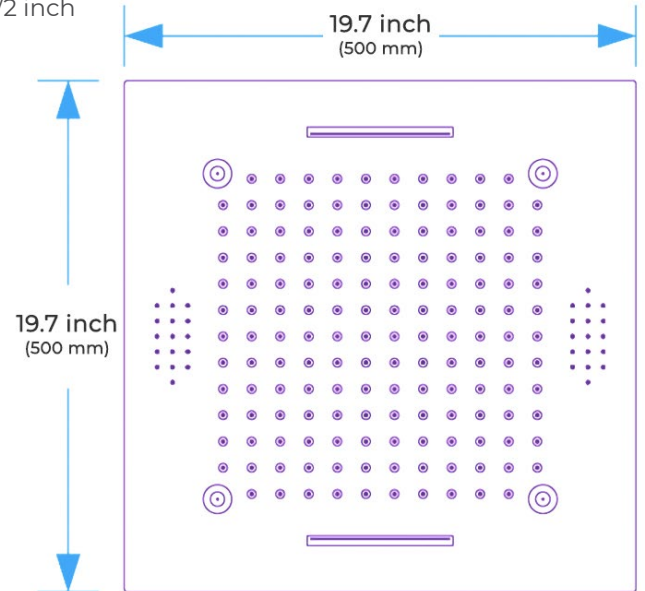

Product shown is only for installation display purpose

304 Stainless Steel

Speaker×2 [500×500mm]

Mist×4

Waterfall×2

Rainfall

Water Pressure: 0.3-0.5MPA
Shower Flow Rate: 9-25L/min