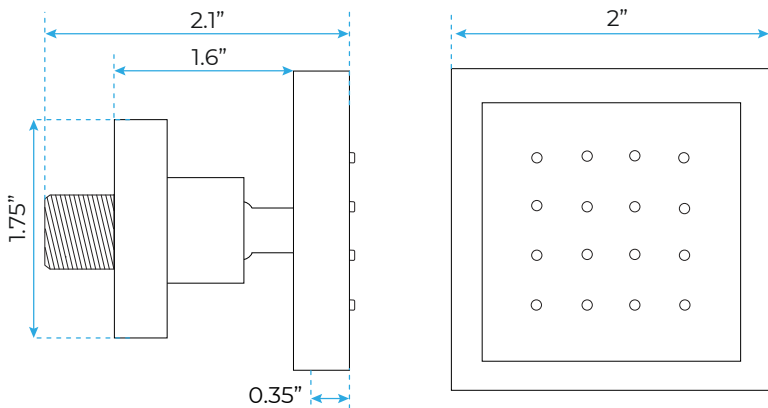

**LED MUSICAL PHONE CONTROLLED 20" THERMOSTATIC RECESSED CEILING MOUNT BRUSHED GOLD RAINFALL MIST WATERFALL SHOWER SYSTEM WITH HAND SHOWER AND JETTED BODY SPRAY SPECIFICATIONS**

**Shower Head**

Shower Head 3 Functions: Waterfall, Rainfall & Mist  
 Shower head size: 20 x 20 inch  
 Each function can run all together and separately  
 Music and LED light work by electronic  
 All Metal Material: Solid Brass; Stainless Steel (top showerhead, hose)  
 Shower Head Mounting: Flush on ceiling  
 Hand Spray Hose: 59 inch  
 Water flow: 2.5 GPM ~ 5.5 GPM  
 Water pressure: 0.3 MPA ~ 1 MPA  
 Water pipe lines: 3/4 inch water pipes for the hot and cold water mixer inlet, the others are 1/2 inch

**304 Stainless Steel**

Speaker×2 [500×500mm]

Mist×4

Waterfall×2

Rainfall

Water Pressure: 0.3-0.5MPA  
 Shower Flow Rate: 9-25L/min

All dimensions and specifications are nominal and may vary. Use actual products for accuracy in critical situations.

**Shower Mixer**

Product shown is only for installation display purpose

**Hand Shower**

Flow Rate: 2.0 GPM / 7.6 LPM

**Shower Mixer Connections**

Unit: mm

Cold water Hot water Mixer water

**Body Jet**

Thread Interface Size: G 1/2 Inch  
 Type: Fixed Rotatable Type  
 Installation Type: Wall Mounted  
 Material: Brass  
 Feature: Can rotate 360 degrees  
 Flow Rate: 1.5 GPM / 5.7 LPM (each Bodyspray)