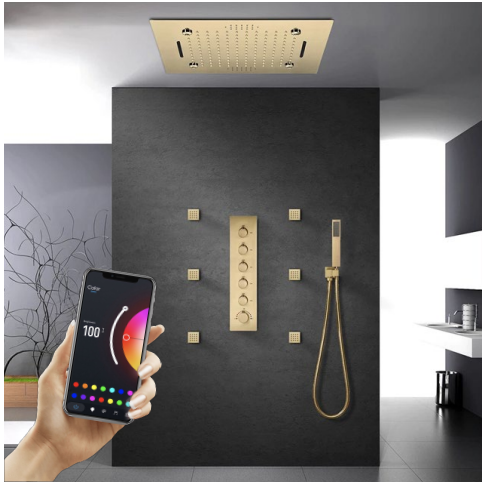

**LED MUSICAL PHONE CONTROLLED 20" THERMOSTATIC RECESSED CEILING MOUNT BRUSHED GOLD RAINFALL MIST WATERFALL SHOWER SYSTEM WITH HAND SHOWER AND JETTED BODY SPRAY SPECIFICATIONS**

**Shower Head**

Shower Head 3 Functions: Waterfall, Rainfall & Mist  
 Shower head size: 20 x 20 inch  
 Each function can run all together and separately  
 Music and LED light work by electronic  
 All Metal Material: Solid Brass; Stainless Steel (top showerhead, hose)  
 Shower Head Mounting: Flush on ceiling  
 Hand Spray Hose: 59 inch  
 Water flow: 2.5 GPM ~ 5.5 GPM  
 Water pressure: 0.3 MPA ~ 1 MPA  
 Water pipe lines: 3/4 inch water pipes for the hot and cold water mixer inlet, the others are 1/2 inch

Kinds of color **64** temperature adjustable

**WiFi**  
 Built-in WIFI  
 Phone control color

Color software App install instruction download name: Smart Life

Product shown is only for installation display purpose

**304 Stainless Steel**

Speaker×2 [500×500mm]

Mist×4

Waterfall×2

Rainfall

Water Pressure: 0.3-0.5MPA  
 Shower Flow Rate: 9-25L/min

All dimensions and specifications are nominal and may vary. Use actual products for accuracy in critical situations.

Thread Interface Size: G 1/2 Inch  
 Type: Fixed Rotatable Type  
 Installation Type: Wall Mounted  
 Material: Brass  
 Feature: Can rotate 360 degrees  
 Flow Rate: 1.5 GPM / 5.7 LPM (each Bodyspray)