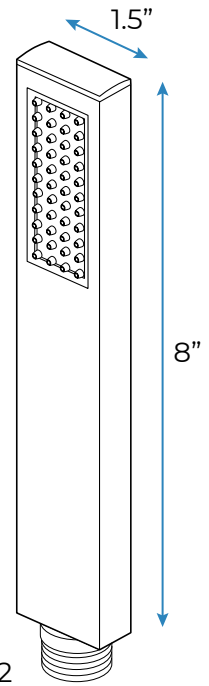

**LED MUSICAL PHONE CONTROLLED 20" THERMOSTATIC RECESSED CEILING MOUNT BRUSHED GOLD RAINFALL MIST WATERFALL SHOWER SYSTEM WITH HAND SHOWER AND JETTED BODY SPRAY SPECIFICATIONS**

**Shower Head**

Shower Head 3 Functions: Waterfall, Rainfall & Mist  
 Shower head size: 20 x 20 inch  
 Each function can run all together and separately  
 Music and LED light work by electronic  
 All Metal Material: Solid Brass; Stainless Steel (top showerhead, hose)  
 Shower Head Mounting: Flush on ceiling  
 Hand Spray Hose: 59 inch  
 Water flow: 2.5 GPM ~ 5.5 GPM  
 Water pressure: 0.3 MPA ~ 1 MPA  
 Water pipe lines: 3/4 inch water pipes for the hot and cold water mixer inlet, the others are 1/2 inch

**304 Stainless Steel**

Speaker×2 [500×500mm]

Mist×4

Waterfall×2

Rainfall

Water Pressure: 0.3-0.5MPA  
 Shower Flow Rate: 9-25L/min

All dimensions and specifications are nominal and may vary. Use actual products for accuracy in critical situations.

**Shower Mixer**

Product shown is only for installation display purpose

**Hand Shower**

Flow Rate: 2.0 GPM / 7.6 LPM

**Shower Mixer Connections**

Unit: mm

Cold water Hot water Mixer water

**Body Jet**

Thread Interface Size: G 1/2 Inch  
 Type: Fixed Rotatable Type  
 Installation Type: Wall Mounted  
 Material: Brass  
 Feature: Can rotate 360 degrees  
 Flow Rate: 1.5 GPM / 5.7 LPM (each Bodyspray)