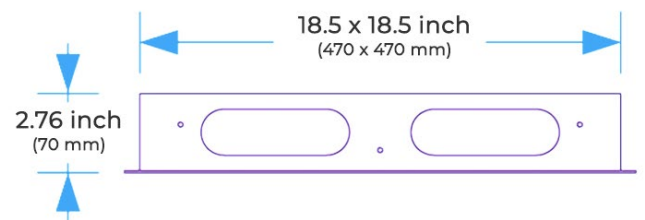

Product shown is only for installation display purpose

304 Stainless Steel

Speaker×2 [500×500mm]

Mist×4

Waterfall×2

Rainfall

Water Pressure: 0.3-0.5MPA
Shower Flow Rate: 9-25L/min