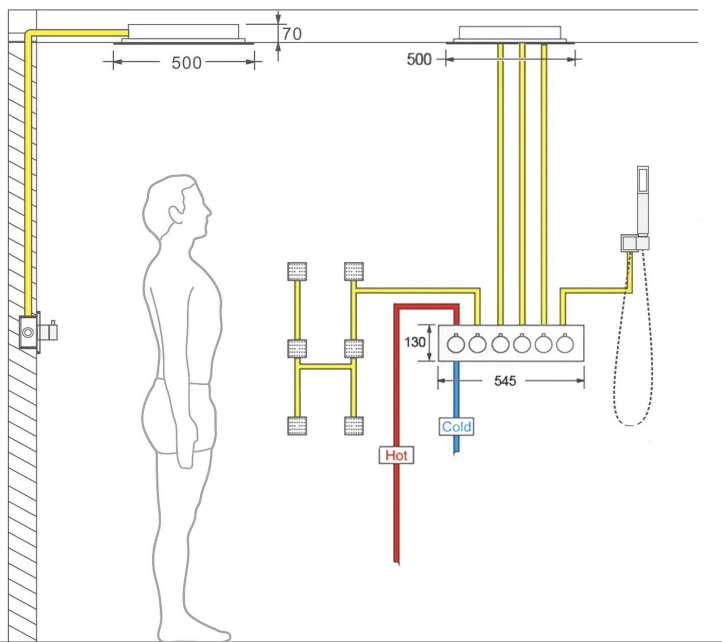

**LED MUSICAL PHONE CONTROLLED 20" THERMOSTATIC RECESSED CEILING MOUNT BRUSHED GOLD RAINFALL MIST WATERFALL SHOWER SYSTEM WITH HAND SHOWER AND JETTED BODY SPRAY SPECIFICATIONS**

**Shower Head**

Shower Head 3 Functions: Waterfall, Rainfall & Mist  
 Shower head size: 20 x 20 inch  
 Each function can run all together and separately  
 Music and LED light work by electronic  
 All Metal Material: Solid Brass; Stainless Steel (top showerhead, hose)  
 Shower Head Mounting: Flush on ceiling  
 Hand Spray Hose: 59 inch  
 Water flow: 2.5 GPM ~ 5.5 GPM  
 Water pressure: 0.3 MPA ~ 1 MPA  
 Water pipe lines: 3/4 inch water pipes for the hot and cold water mixer inlet, the others are 1/2 inch

**304 Stainless Steel**

Speaker×2 [500×500mm]

Mist×4

Waterfall×2

Rainfall

Water Pressure: 0.3-0.5MPA  
 Shower Flow Rate: 9-25L/min

All dimensions and specifications are nominal and may vary. Use actual products for accuracy in critical situations.

**Shower Mixer**

Product shown is only for installation display purpose

**Hand Shower**

Flow Rate: 2.0 GPM / 7.6 LPM

**Shower Mixer Connections**

Unit: mm

Cold water Hot water Mixer water

**Body Jet**

Thread Interface Size: G 1/2 Inch  
 Type: Fixed Rotatable Type  
 Installation Type: Wall Mounted  
 Material: Brass  
 Feature: Can rotate 360 degrees  
 Flow Rate: 1.5 GPM / 5.7 LPM (each Bodyspray)