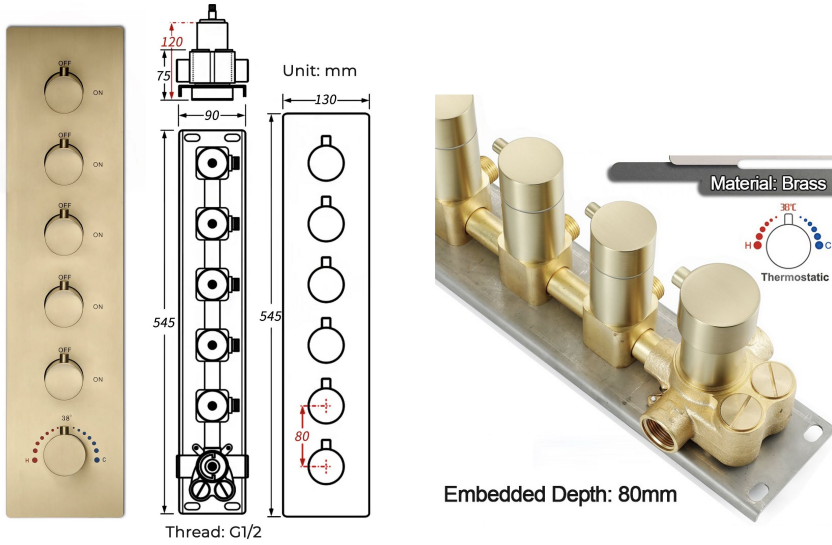

**LED MUSICAL PHONE CONTROLLED 20" THERMOSTATIC RECESSED CEILING MOUNT BRUSHED GOLD RAINFALL MIST WATERFALL SHOWER SYSTEM WITH HAND SHOWER AND JETTED BODY SPRAY SPECIFICATIONS**

**Shower Head**

Shower Head 3 Functions: Waterfall, Rainfall & Mist  
 Shower head size: 20 x 20 inch  
 Each function can run all together and separately  
 Music and LED light work by electronic  
 All Metal Material: Solid Brass; Stainless Steel (top showerhead, hose)  
 Shower Head Mounting: Flush on ceiling  
 Hand Spray Hose: 59 inch  
 Water flow: 2.5 GPM ~ 5.5 GPM  
 Water pressure: 0.3 MPA ~ 1 MPA  
 Water pipe lines: 3/4 inch water pipes for the hot and cold water mixer inlet, the others are 1/2 inch

**304 Stainless Steel**

Speaker×2 [500×500mm]

Mist×4

Waterfall×2

Rainfall

Water Pressure: 0.3-0.5MPA  
 Shower Flow Rate: 9-25L/min

All dimensions and specifications are nominal and may vary. Use actual products for accuracy in critical situations.

**Shower Mixer**

Product shown is only for installation display purpose

**Hand Shower**

Flow Rate: 2.0 GPM / 7.6 LPM

**Shower Mixer Connections**

Unit: mm

Cold water Hot water Mixer water

**Body Jet**

Thread Interface Size: G 1/2 Inch  
 Type: Fixed Rotatable Type  
 Installation Type: Wall Mounted  
 Material: Brass  
 Feature: Can rotate 360 degrees  
 Flow Rate: 1.5 GPM / 5.7 LPM (each Bodyspray)